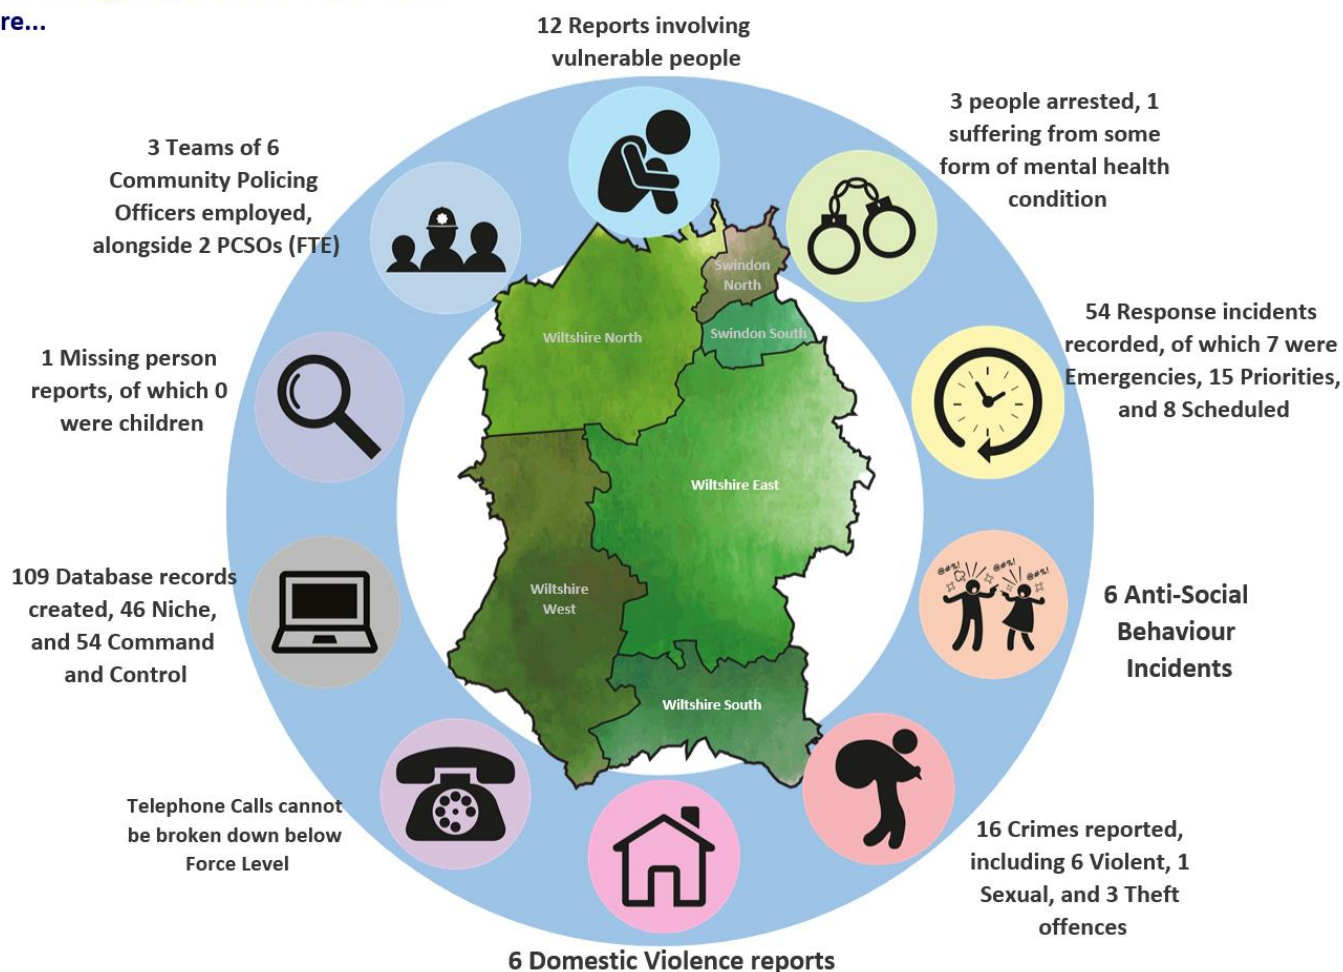

Force-wide

- Wiltshire Police has had an increase in the volume of recorded crime by 1% in the 12 months to September 19 and continues to have one of the lowest crime rates in the country.
- Our service delivery remains consistently good.
- In September, we received 8,312 999 calls which we answered within 6 seconds on average and 12,474 CRIB calls which we answered within 2 minutes 08 seconds on average.
- In September, we also attended 1,344 emergency incidents within 17 minutes and 00 seconds on average.
- Wiltshire Police has seen a 17% reduction in vehicle crime and 21 per cent in residential burglaries in the 12 months to September 2019.
- The Crime Survey of England & Wales recently ranked Wiltshire as one of the top forces (78.3%) nationally for public confidence. It covers the 12 months to March 2019.
The publication can be found here: WWW.CRIMESURVEY.CO.UK

Police.uk - <https://www.police.uk/wiltshire>

WILTSHIRE POLICE

CPT Area Briefing

Wiltshire East Community Policing Team

Proud to serve and protect our communities

October 2019

Area specific

On an average day in Wiltshire East there were...

Wiltshire East CPT Demand Overview – 12 months to September 2019

PEWSEY CRIME STATISTICS FROM 01/09/2019 – 21/10/2019:

- 9 REPORTS ASB
- 6 REPORTS OF BURGLARY
- 2 REPORTS OF DRUG OFFENCES
- 8 REPORTS OF THEFT
- 24 REPORTS OF VIOLENT CRIME
- 18 REPORTS OF CRIMINAL DAMAGE
- 4 REPORTS OF PUBLIC ORDER
- 9 REPORTS OF VEHICLE OFFENCES (Beauty Spot theft from motor vehicles)

Proud to serve and protect our communities

October 2019

HIGH LEVEL CPT UPDATES:

Pewsey Police

Published by PC Dave McCalmont [?] · 4 October at 08:12 · 🌐

Officers from CPT Team 4 conducted speed checks in Easton Royal yesterday. Of 30+ vehicles checked, one has been reported for excess speed (42mph in a 30 mph limit), and several were given words of advice in relation to their speed in this area. Please be mindful of how fast you're driving. #speedawareness #slowdown #drivesafely