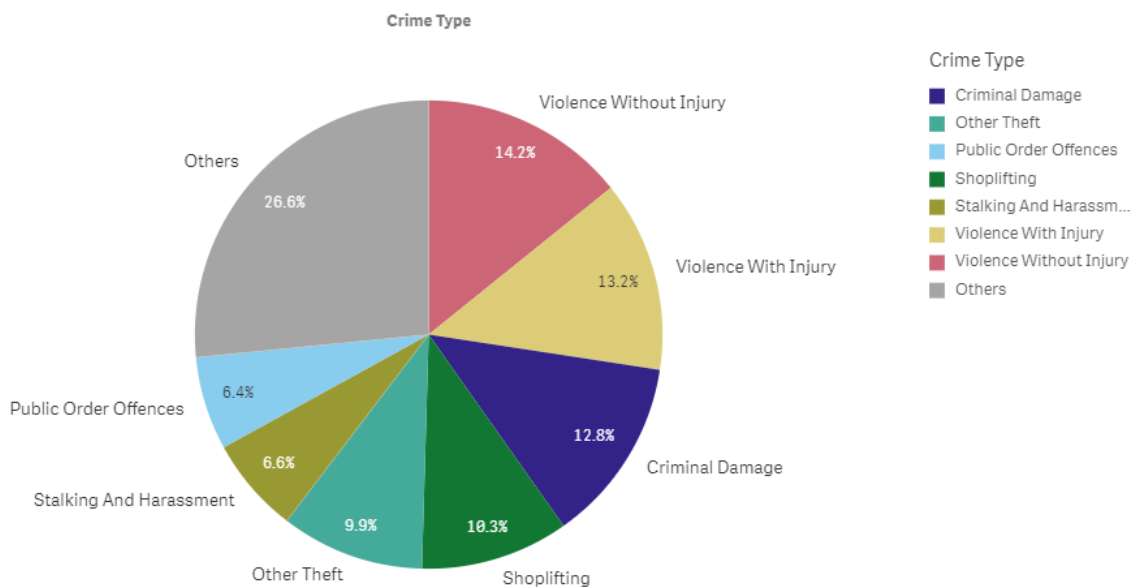

WILTSHIRE POLICE

CPT Area Briefing

Wiltshire East Community Policing Team

Proud to serve and protect our communities

October 2019

PERFORMANCE

Your Area - Five Highest Crime Groups (Previous 12 months)

Force Area - Five Highest Crime Groups (Previous 12 months)

Force-wide

- Wiltshire Police has had an increase in the volume of recorded crime by 1% in the 12 months to September 19 and continues to have one of the lowest crime rates in the country.
- Our service delivery remains consistently good.
- In September, we received 8,312 999 calls which we answered within 6 seconds on average and 12,474 CRIB calls which we answered within 2 minutes 08 seconds on average.
- In September, we also attended 1,344 emergency incidents within 17 minutes and 00 seconds on average.
- Wiltshire Police has seen a 17% reduction in vehicle crime and 21 per cent in residential burglaries in the 12 months to September 2019.
- The Crime Survey of England & Wales recently ranked Wiltshire as one of the top forces (78.3%) nationally for public confidence. It covers the 12 months to March 2019.
The publication can be found here: WWW.CRIMESURVEY.CO.UK

Wiltshire East CPT Demand Overview – 12 months to September 2019

PEWSEY CRIME STATISTICS FROM 01/09/2019 – 21/10/2019:

- 9 REPORTS ASB
- 6 REPORTS OF BURGLARY
- 2 REPORTS OF DRUG OFFENCES
- 8 REPORTS OF THEFT
- 24 REPORTS OF VIOLENT CRIME
- 18 REPORTS OF CRIMINAL DAMAGE
- 4 REPORTS OF PUBLIC ORDER
- 9 REPORTS OF VEHICLE OFFENCES (Beauty Spot theft from motor vehicles)