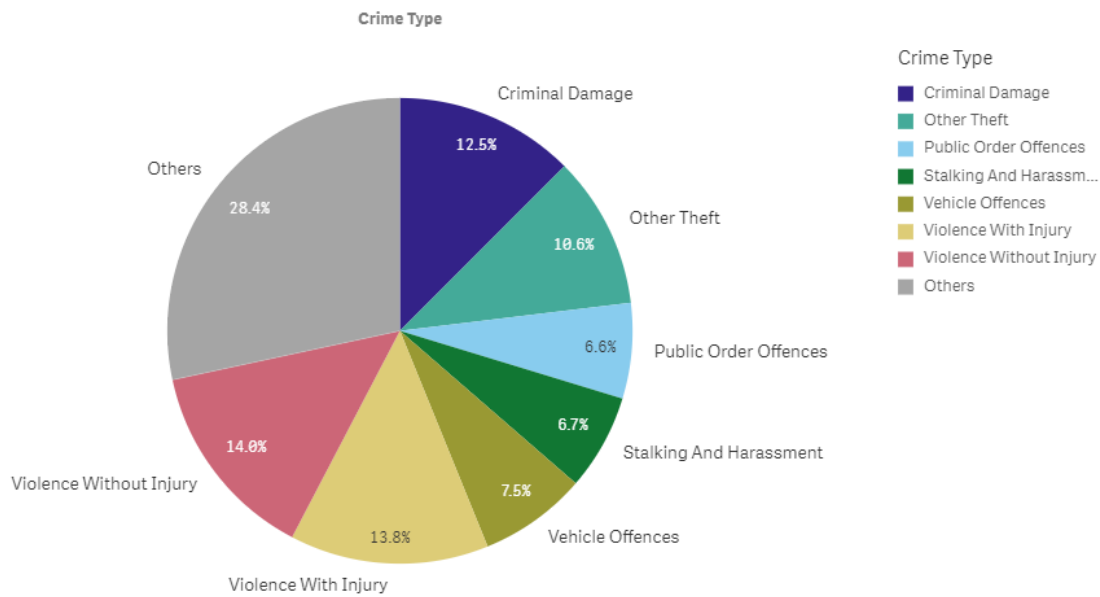

WILTSHIRE POLICE

CPT Area Briefing

Wiltshire East Community Policing Team

Proud to serve and protect our communities

October 2019

PERFORMANCE

Your Area - Five Highest Crime Groups (Previous 12 months)

Force Area - Five Highest Crime Groups (Previous 12 months)

Wiltshire East CPT - crime and incident demand for the 12 months to September 2019

WILTSHIRE POLICE

CPT Area Briefing

Wiltshire East Community Policing Team

Proud to serve and protect our communities

October 2019

Force-wide

- Wiltshire Police has had an increase in the volume of recorded crime by 1% in the 12 months to September 19 and continues to have one of the lowest crime rates in the country.
- Our service delivery remains consistently good.
- In September, we received 8,312 999 calls which we answered within 6 seconds on average and 12,474 CRIB calls which we answered within 2 minutes 08 seconds on average.
- In September, we also attended 1,344 emergency incidents within 17 minutes and 00 seconds on average.
- Wiltshire Police has seen a 17% reduction in vehicle crime and 21 per cent in residential burglaries in the 12 months to September 2019.
- The Crime Survey of England & Wales recently ranked Wiltshire as one of the top forces (78.3%) nationally for public confidence. It covers the 12 months to March 2019.
The publication can be found here: WWW.CRIMESURVEY.CO.UK

Wiltshire East CPT Demand Overview – 12 months to September 2019

PEWSEY CRIME STATISTICS FROM 01/09/2019 – 21/10/2019:

- 9 REPORTS ASB
- 6 REPORTS OF BURGLARY
- 2 REPORTS OF DRUG OFFENCES
- 8 REPORTS OF THEFT
- 24 REPORTS OF VIOLENT CRIME
- 18 REPORTS OF CRIMINAL DAMAGE
- 4 REPORTS OF PUBLIC ORDER
- 9 REPORTS OF VEHICLE OFFENCES (Beauty Spot theft from motor vehicles)